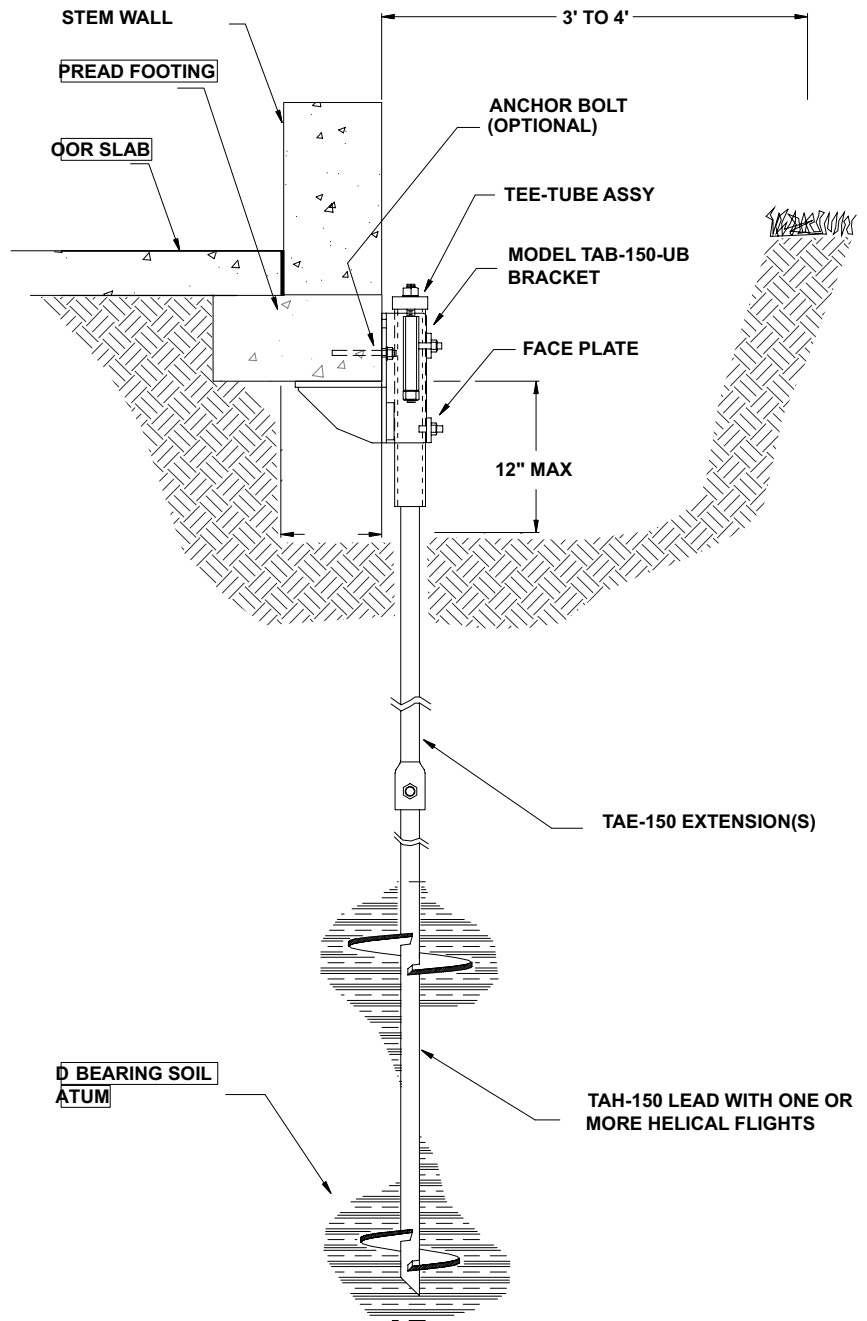

Model TAB-150-UB Utility Bracket Details

Model TAB-150-UB Utility Bracket Application Drawing

Small Utility Bracket Details

© 2009 Earth Contact Products, L.L.C.
 Permission granted to copy for sole purpose to prepare bid documents